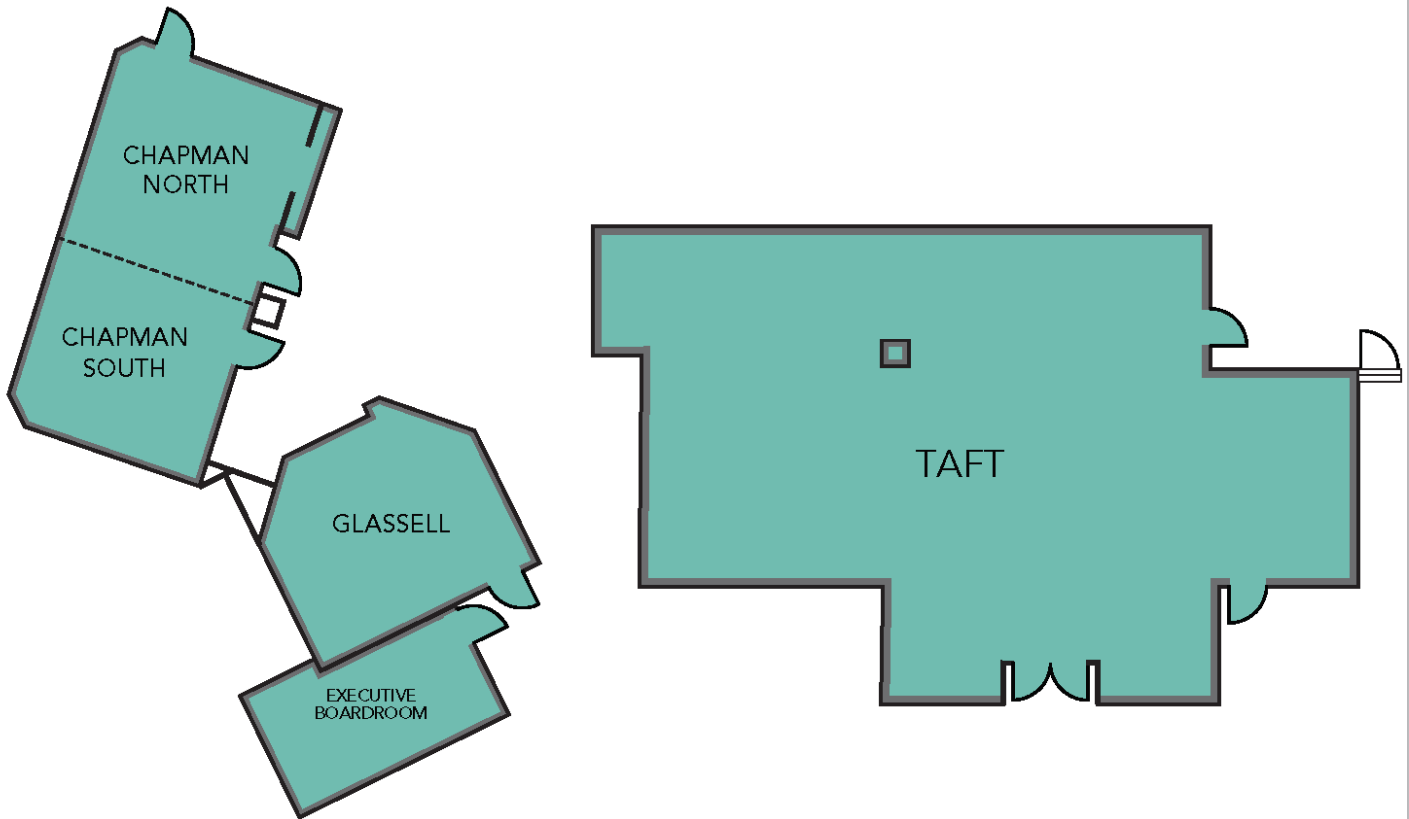

EMBASSY SUITES

by HILTON™

Anaheim Orange

ROOM NAME	SQUARE FOOTAGE	DIMENSION	CLASSROOM	THEATER	BANQUET	RECEPTION	U-SHAPE	HOLLOW-SQ.	CONFERENCE
Chapman	1,250	25' x 50'	70	120	80	100	36	40	40
Chapman North	625	25' x 25'	35	50	40	60	20	24	24
Chapman South	625	25' x 25'	25	40	40	40	18	24	24
Glassell	615	28' x 22'	30	40	40	40	20	24	24
Executive Boardroom	275	22' x 12'	–	–	–	–	–	–	12
Taft	1,890	35' x 54'	100	120	110	110	36	40	40
Atrium	1,200	–	–	–	100	200	–	–	–

Embassy Suites by Hilton Anaheim Orange | 400 N. State College Boulevard, Orange, California, 92868
www.anaheimorange.embassysuites.com | 714-704-2352

 TWO-ROOM SUITES  COMPLIMENTARY DRINKS  FREE MADE-TO-ORDER BREAKFAST