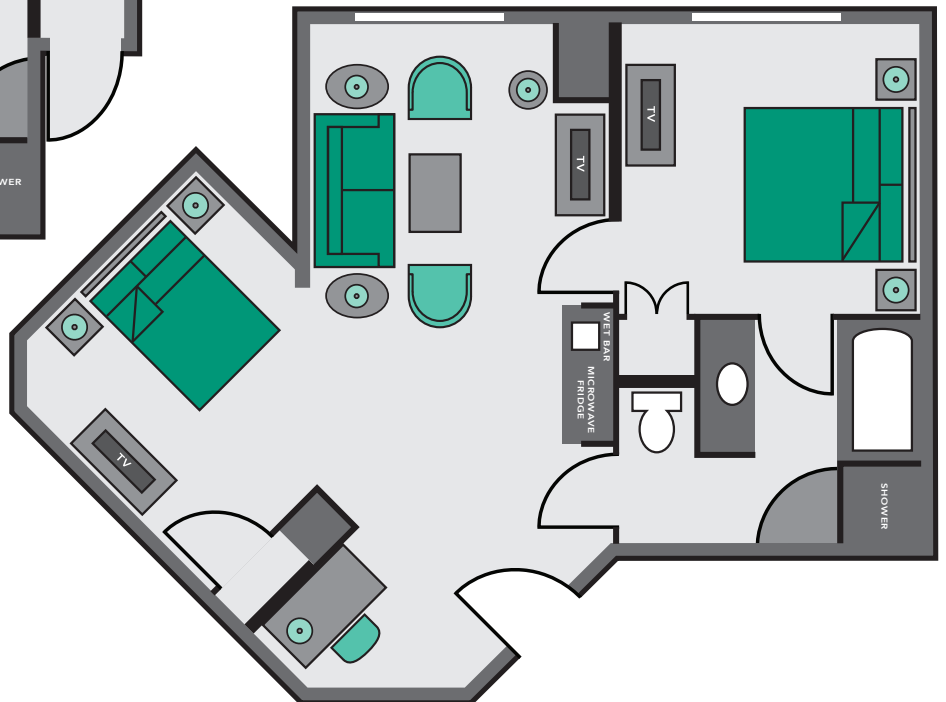

Double Suite

King Suite

Double Corner Suite

Family Suite

EMBASSY SUITES®

Anaheim - Orange  
 400 N State College Blvd, Orange, CA 92868  
 anaheimorange.embassysuites.com