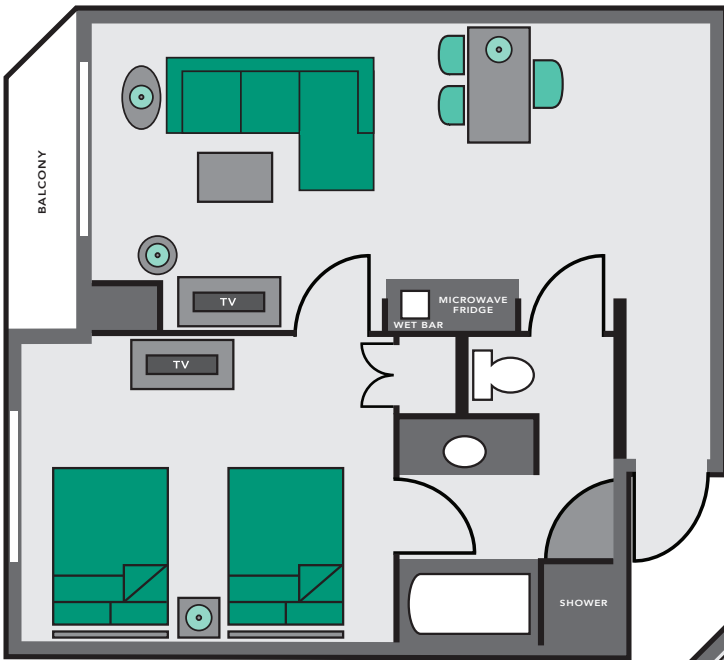

Double Suite

King Suite

Double Corner Suite

Family Suite

EMBASSY SUITES®

Anaheim - Orange  
 400 N State College Blvd, Orange, CA 92868  
 anaheimorange.embassysuites.com