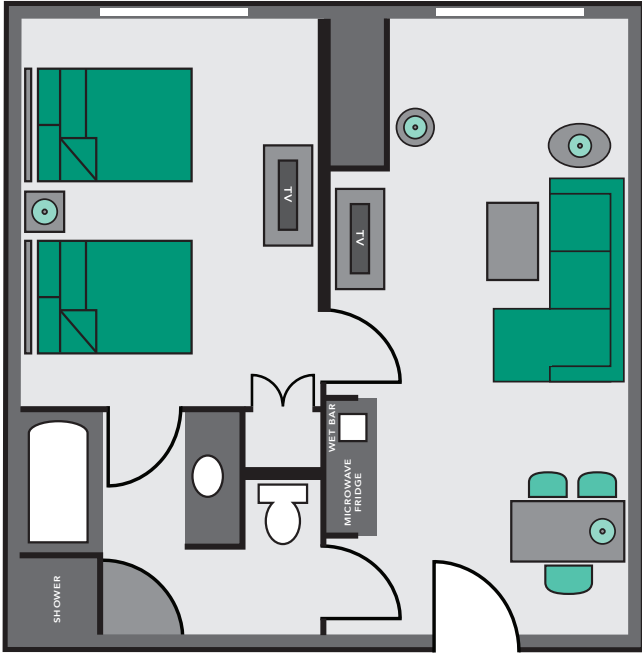

Double Suite

King Suite

Double Corner Suite

Family Suite

EMBASSY SUITES®

Anaheim - Orange  
 400 N State College Blvd, Orange, CA 92868  
 anaheimorange.embassysuites.com