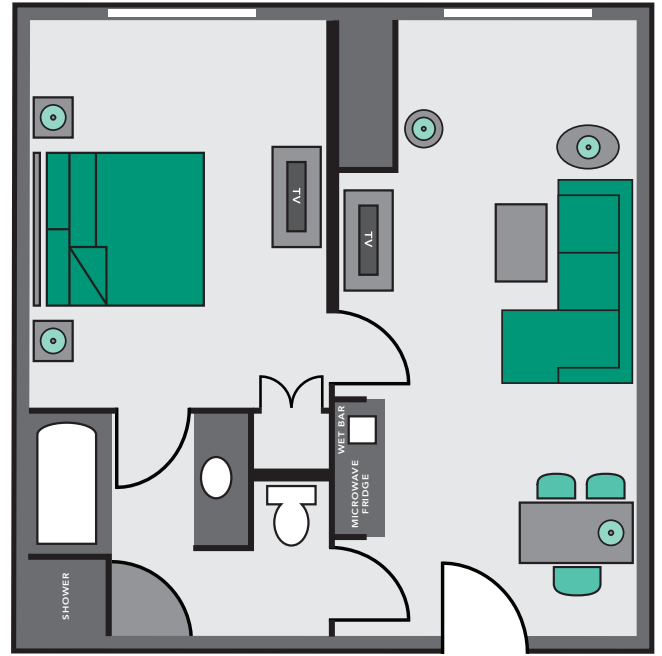

Double Suite

King Suite

Double Corner Suite

Family Suite

EMBASSY SUITES®

Anaheim - Orange  
 400 N State College Blvd, Orange, CA 92868  
 anaheimorange.embassysuites.com