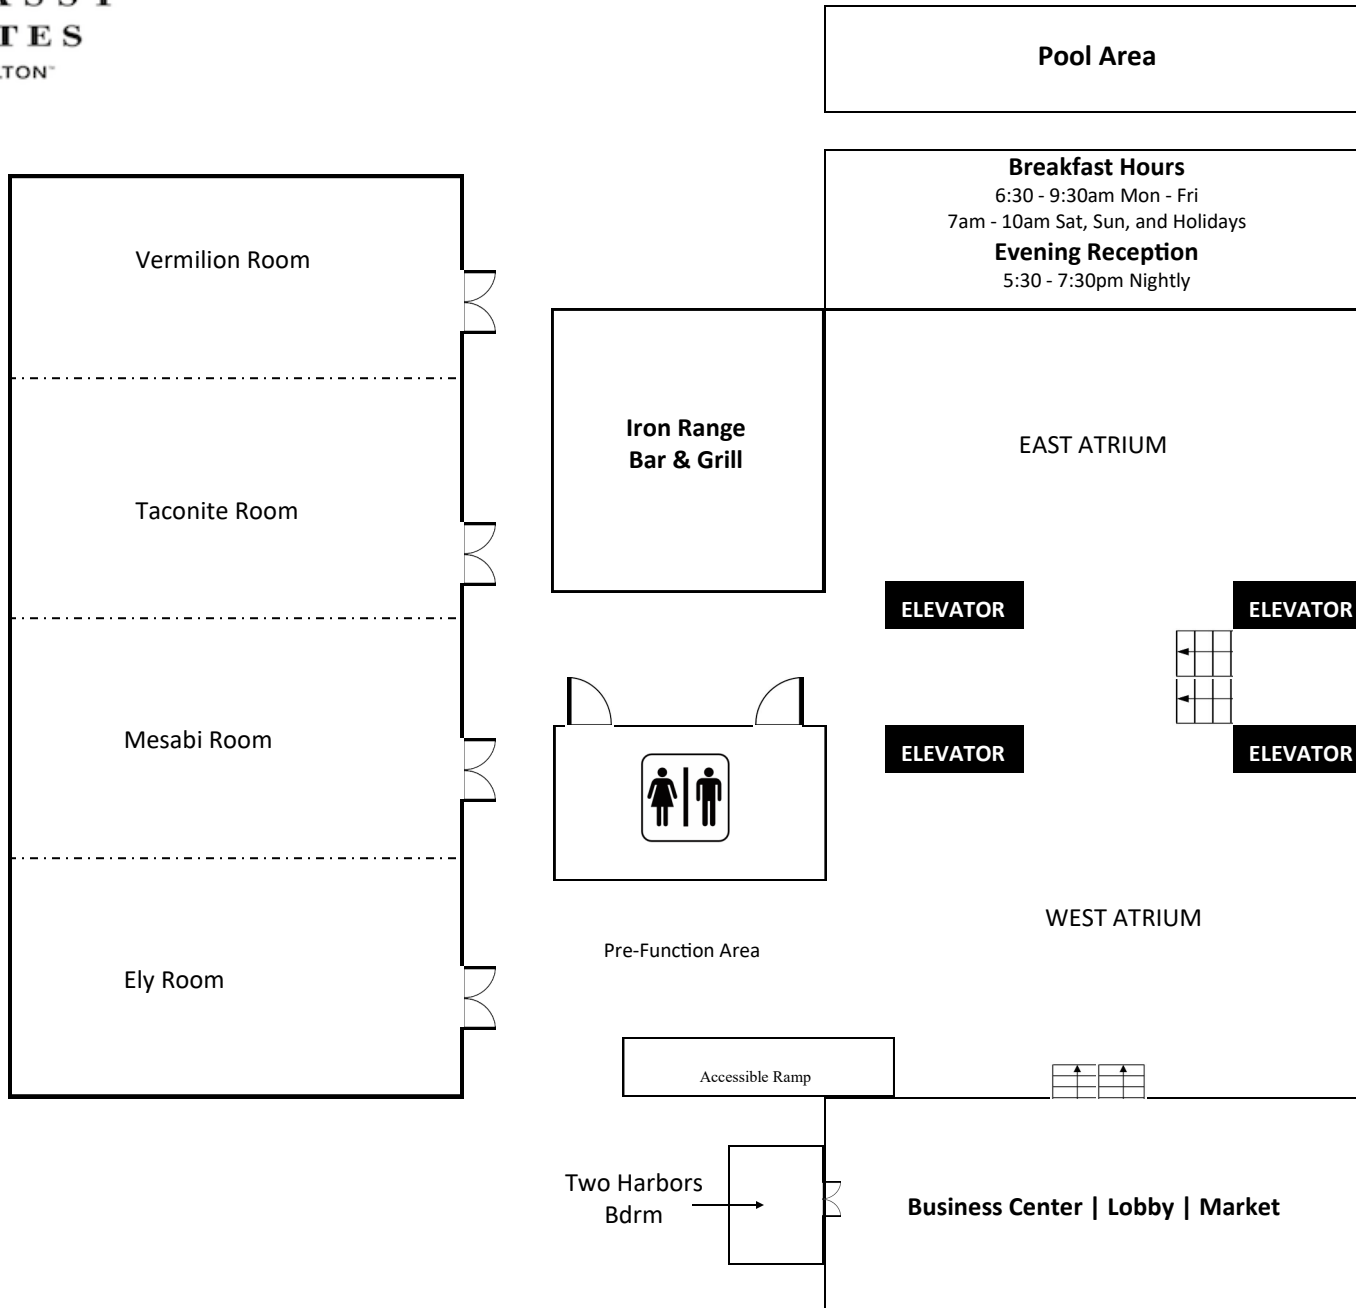

**EMBASSY
SUITES**

by HILTON™

EMBASSY SUITES BY HILTON™ BLOOMINGTON

ROOM NAME	SQ. FT.	DIMENSIONS	RECEPTION	BANQUET	THEATER	CLASSROOM	U-SHAPE	CONFERENCE
BALLROOM	5600	112' x 50'	500	440	650	300	-	-
Ely	1500	30' x 50'	150	110	150	75	55	60
Mesabi	1500	30' x 50'	150	110	150	75	55	60
Taconite	1500	30' x 50'	150	110	150	75	55	60
Vermilion	1100	22' x 50'	100	90	100	60	40	50
MAIN FLOOR								
Two Harbors Boardroom	287	13' x 21'	-	-	-	-	-	12