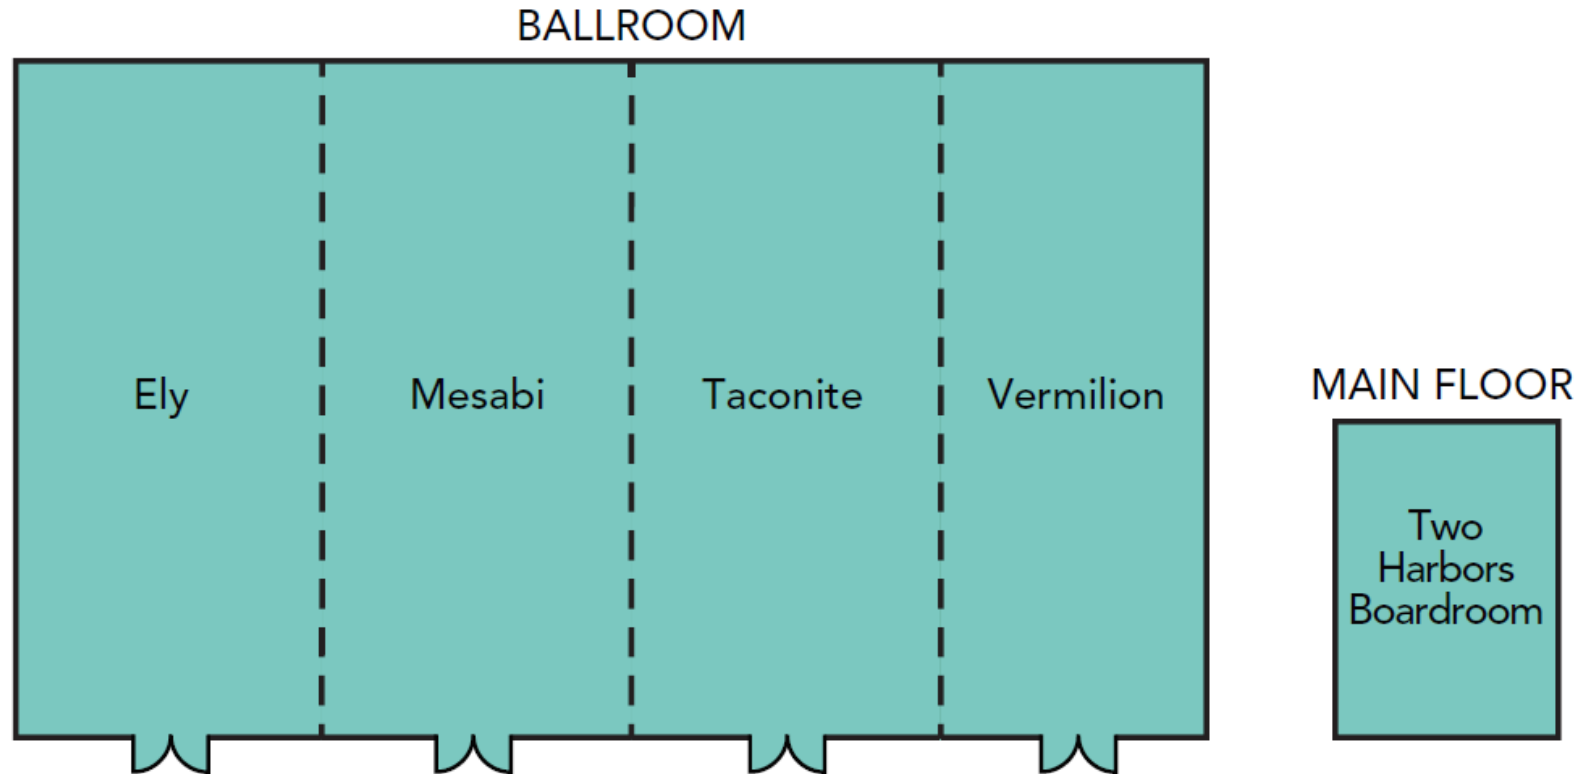

**EMBASSY
SUITES**

by HILTON™

EMBASSY SUITES BY HILTON™ BLOOMINGTON

ROOM NAME	SQ. FT.	DIMENSIONS	RECEPTION	BANQUET	THEATER	CLASSROOM	U-SHAPE	CONFERENCE
BALLROOM	5600	112' x 50'	500	440	650	300	-	-
Ely	1500	30' x 50'	150	110	150	75	55	60
Mesabi	1500	30' x 50'	150	110	150	75	55	60
Taconite	1500	30' x 50'	150	110	150	75	55	60
Vermilion	1100	22' x 50'	100	90	100	60	40	50
MAIN FLOOR								
Two Harbors Boardroom	287	13' x 21'	-	-	-	-	-	12