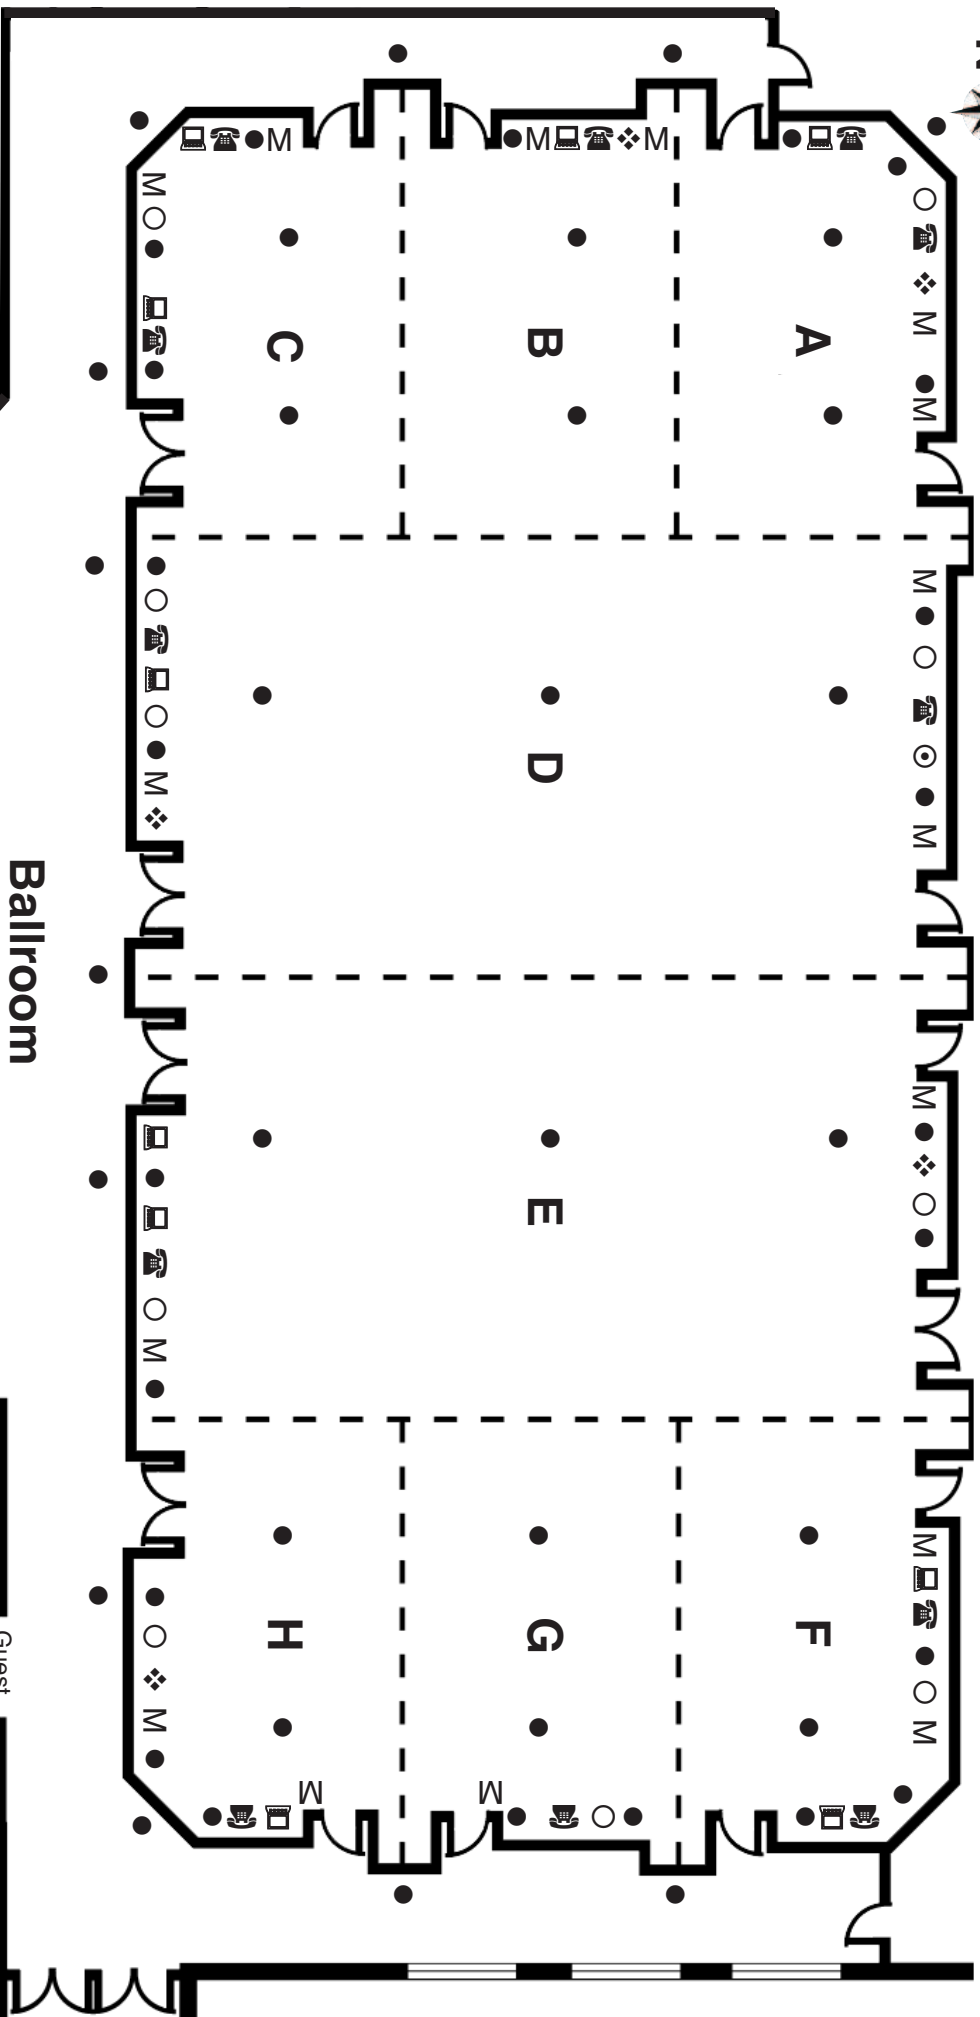

ROOMS	DIMENSIONS		CAPACITIES							
	Sq. Ft.	Length & Width	Ceiling Height	Rounds	U-Shape	Classroom	Theatre	Conference	Hollow Square	Reception
<b>Ballroom</b>	10,656	148' x 74'	14'	750	N/A	510	1,200	N/A	N/A	1,000
Salon A	864	36' x 24'	14'	50	25	35	70	25	28	60
Salon B	864	36' x 24'	14'	50	25	35	70	25	28	60
Salon C	864	36' x 24'	14'	50	25	35	70	25	28	60
Salon D	2,736	74' x 38'	14'	150	70	150	300	N/A	76	200
Salon E	2,736	74' x 38'	14'	150	70	150	300	N/A	76	200
Salon F	864	36' x 24'	14'	50	25	35	70	25	28	60
Salon G	864	36' x 24'	14'	50	25	35	70	25	28	60
Salon H	864	36' x 24'	14'	50	25	35	70	25	28	60
<b>Kansas &amp; Missouri</b>	400	25' x 16'	9'	N/A	N/A	N/A	N/A	12	N/A	N/A
<b>Ambassador</b>	2,600	46' x 56'	12'	150	42	130	290	N/A	50	200
<b>Polo Room</b>	1,519	68 <sup>1</sup> / <sub>4</sub> ' x 22 <sup>1</sup> / <sub>4</sub> '	9'	100	66	108	156	66	72	130
Polo I	612	27 <sup>1</sup> / <sub>2</sub> ' x 22 <sup>1</sup> / <sub>4</sub> '	9'	40	24	45	66	24	30	40
Polo II	907	40 <sup>3</sup> / <sub>4</sub> ' x 22 <sup>1</sup> / <sub>4</sub> '	9'	60	36	57	90	36	42	85

Service Corridor

Ballroom  
Pre-Convene Area

**LEGEND**

- 110 volt outlet
- ⊙ 100 amp, three phase
- 30 amp, single phase
- ☎ Phone Line
- M Microphone
- Internet
- ❖ Cable

Registration Area

Guest Restrooms