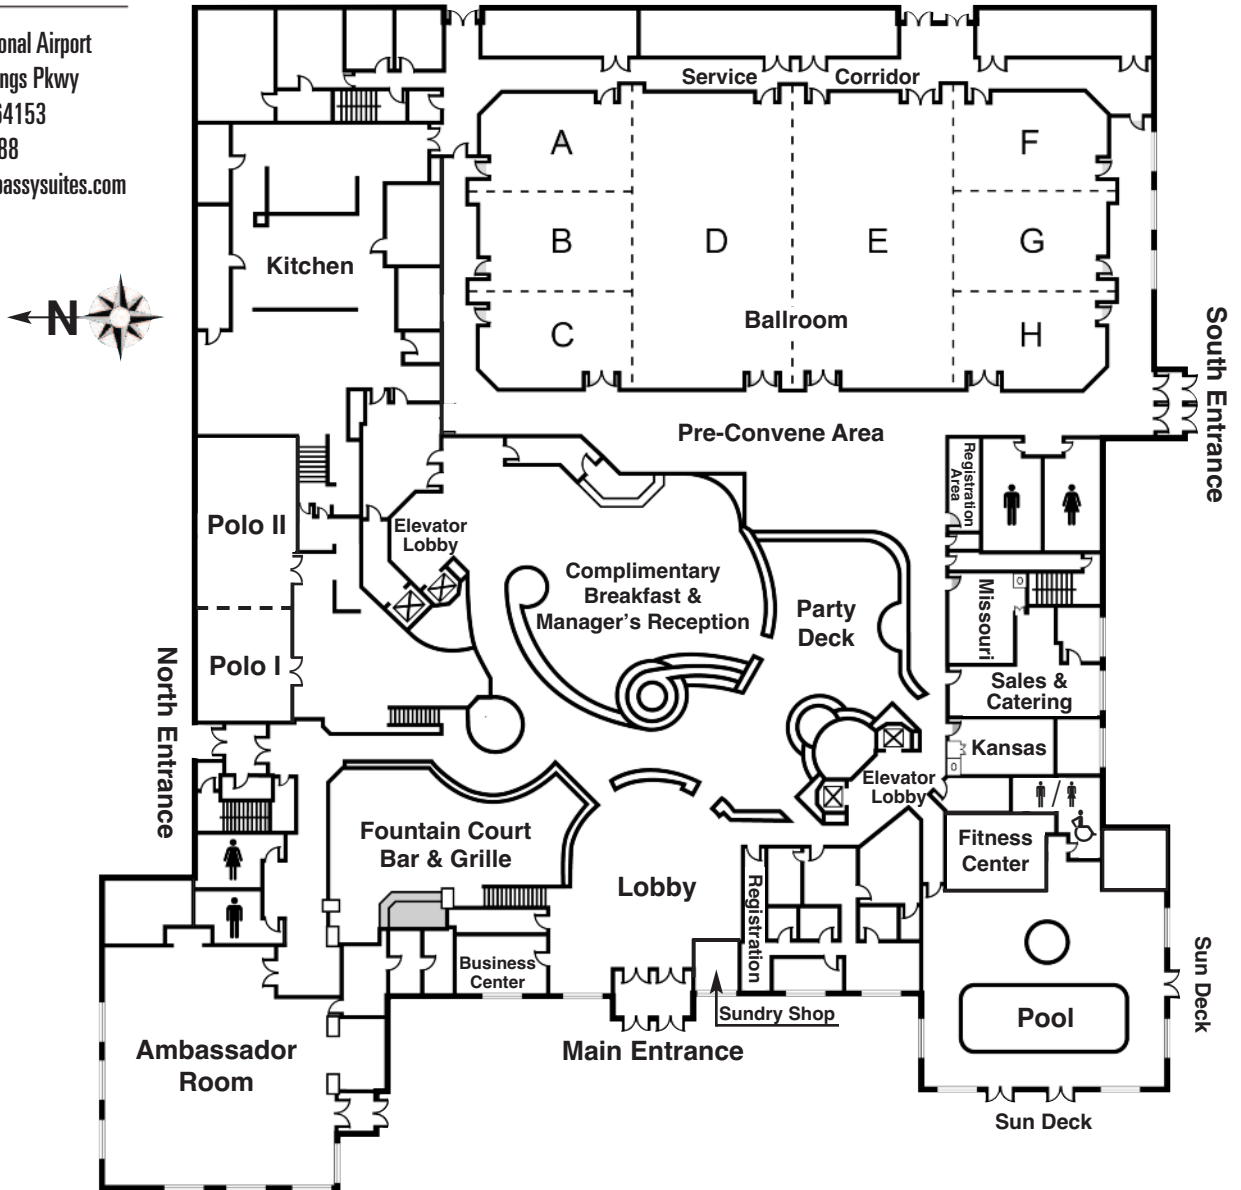

ROOMS	DIMENSIONS		CAPACITIES							
	Sq. Ft.	Length & Width	Ceiling Height	Rounds	U-Shape	Classroom	Theatre	Conference	Hollow Square	Reception
<b>Ballroom</b>	10,656	148' x 74'	14'	750	N/A	510	1,200	N/A	N/A	1,000
Salon A	864	36' x 24'	14'	50	25	35	70	25	28	60
Salon B	864	36' x 24'	14'	50	25	35	70	25	28	60
Salon C	864	36' x 24'	14'	50	25	35	70	25	28	60
Salon D	2,736	74' x 38'	14'	150	70	150	300	N/A	76	200
Salon E	2,736	74' x 38'	14'	150	70	150	300	N/A	76	200
Salon F	864	36' x 24'	14'	50	25	35	70	25	28	60
Salon G	864	36' x 24'	14'	50	25	35	70	25	28	60
Salon H	864	36' x 24'	14'	50	25	35	70	25	28	60
<b>Kansas &amp; Missouri</b>	400	25' x 16'	9'	N/A	N/A	N/A	N/A	12	N/A	N/A
<b>Ambassador</b>	2,600	46' x 56'	12'	150	42	130	290	N/A	50	200
<b>Polo Room</b>	1,519	68 <sup>1</sup> / <sub>4</sub> ' x 22 <sup>1</sup> / <sub>4</sub> '	9'	100	66	108	156	66	72	130
Polo I	612	27 <sup>1</sup> / <sub>2</sub> ' x 22 <sup>1</sup> / <sub>4</sub> '	9'	40	24	45	66	24	30	40
Polo II	907	40 <sup>3</sup> / <sub>4</sub> ' x 22 <sup>1</sup> / <sub>4</sub> '	9'	60	36	57	90	36	42	85

Service Corridor

Ballroom  
Pre-Convene Area

**LEGEND**

- 110 volt outlet
- ⊙ 100 amp, three phase
- 30 amp, single phase
- ☎ Phone Line
- M Microphone
- Internet
- ❖ Cable

Registration Area

Guest Restrooms