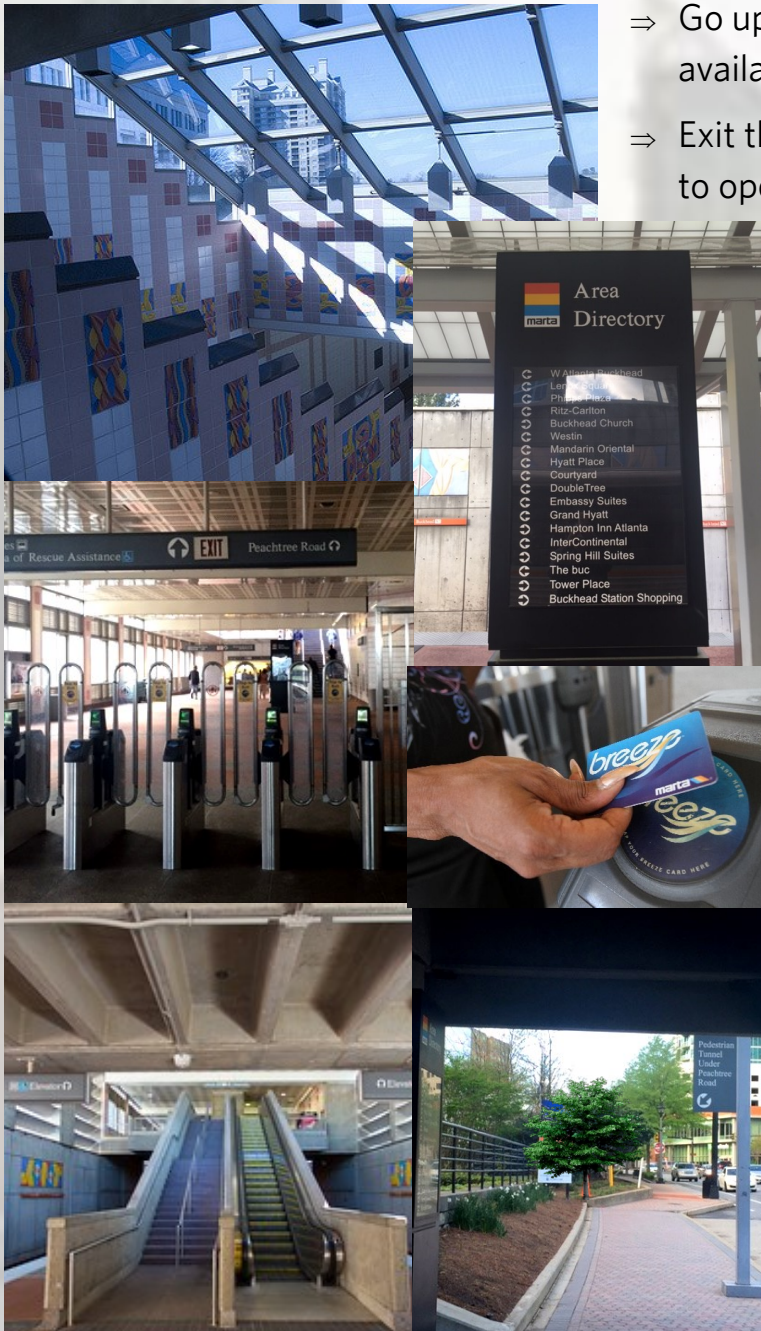

EMBASSY SUITES

by HILTON™

Atlanta Buckhead

Embassy Suites Atlanta Buckhead is conveniently located two blocks from the Buckhead MARTA Station.

Buckhead Station is on the Red Line & is built in-between the north & southbound lanes of GA-400. Customers may enter the station via the pedestrian bridge on the north end of the concourse, or from the southern entrances on Peachtree Road. Buckhead Station has local & shuttle bus connections.

Directions from Buckhead Station to Embassy Suites Atlanta Buckhead

- ⇒ Arrive at Buckhead Station & follow signs to Embassy Suites on the Area Directory
- ⇒ Go up the escalators or stairs (elevator is also available) & follow signs to Peachtree Road
- ⇒ Exit the gate by tapping your MARTA Breeze Card to open the doors

- ⇒ Stay to the left towards the tunnel to Peachtree Road South
- ⇒ Continue straight & go up the steps to Peachtree Road
- ⇒ Go South (left) on Peachtree Road to Embassy Suites or call the shuttle for pick-up at 404.261.7733
- ⇒ Embassy Suites will be on your side of the street